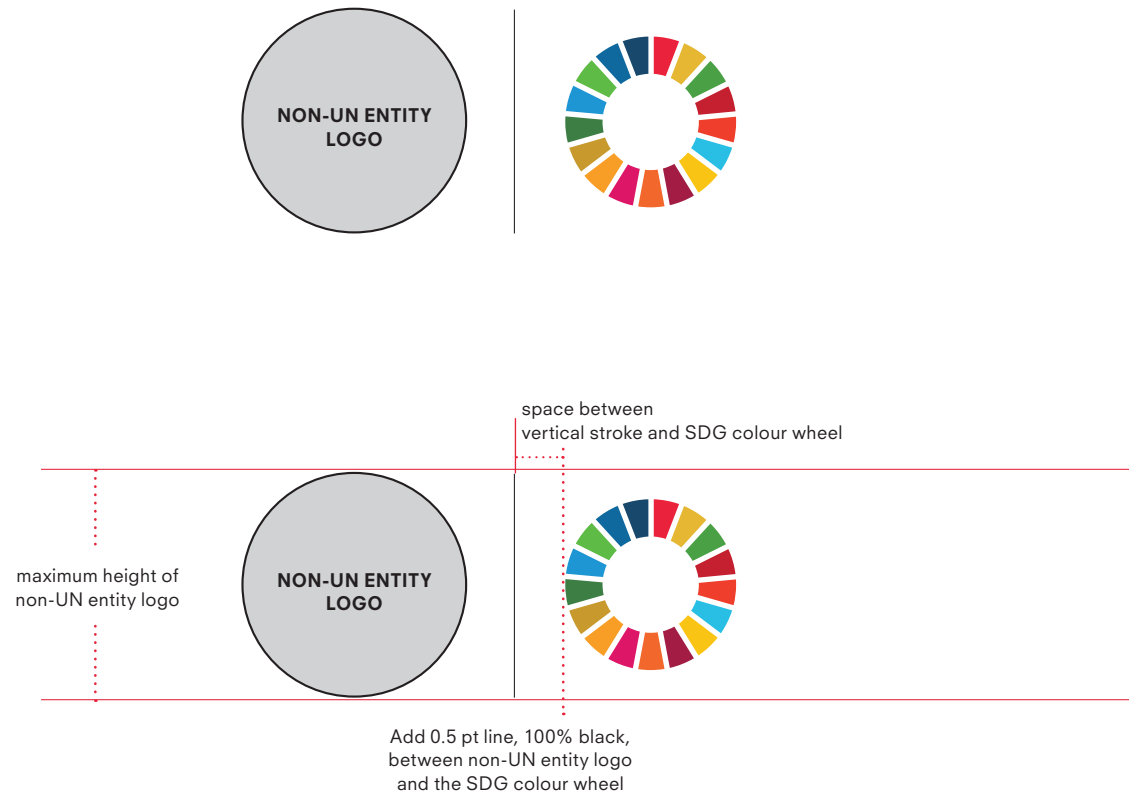

SDG LOGO FOR NON-UN ENTITIES PAIRING

USAGE LOGOS: NON-UN ENTITY LOGO + SDG COLOUR WHEEL

For non-UN entities, pairing is permitted with the SDG colour wheel.

The logo of the entity must be given preeminence vis-a-vis the SDG colour wheel.