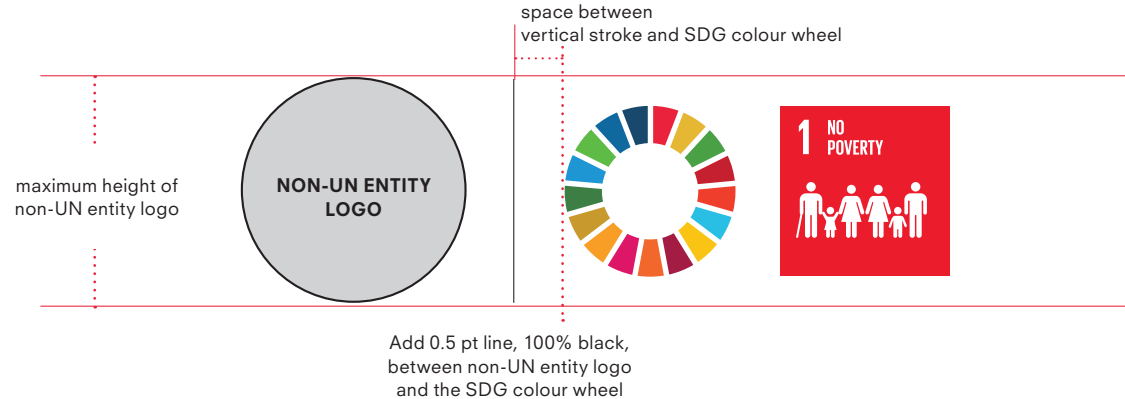

For non-UN entities, pairing is permitted with the SDG colour wheel in combination with the SDG icons.

The logo of the entity must be given preeminence vis-a-vis the SDG colour wheel and the icon.