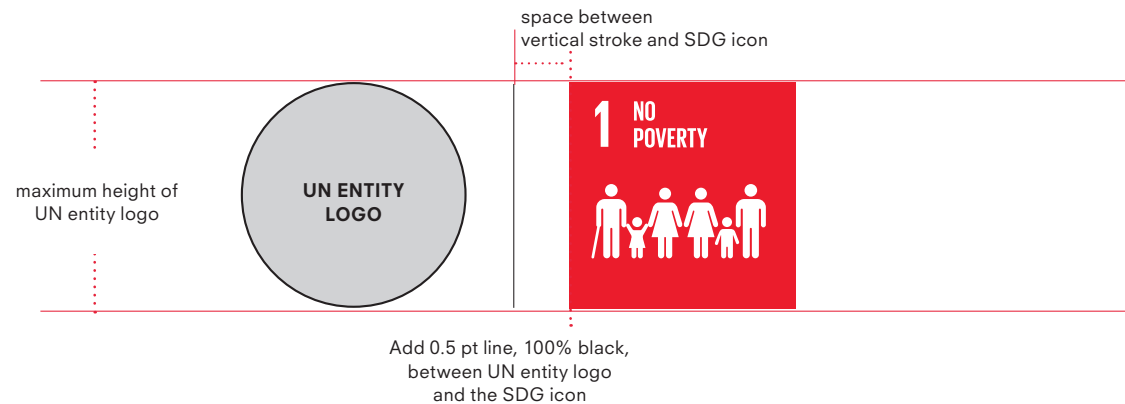

SDG LOGO FOR UN ENTITIES PAIRING

USAGE LOGOS: UN ENTITY LOGO + SDG ICON

For UN entities, pairing is permitted with the SDG icon(s).