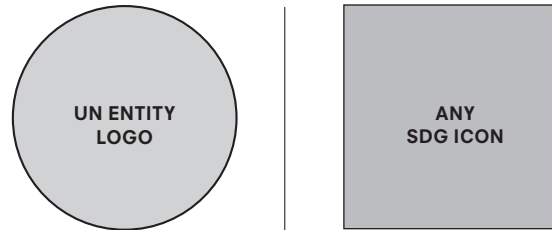

SDG LOGO FOR UN ENTITIES PAIRING

USAGE LOGOS: UN ENTITY LOGO + SDG ICON

For UN entities, pairing is permitted with the SDG icon(s).