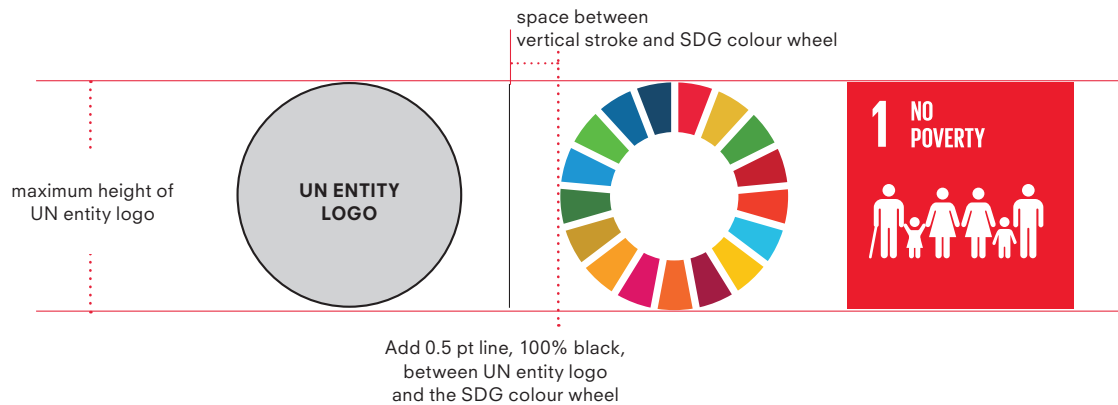

SDG COLOUR WHEEL

FOR ENTITIES WITHIN UN SYSTEM

PAIRING

USAGE LOGOS: ENTITY WITHIN THE UN SYSTEM + SDG COLOUR WHEEL + SDG ICON

For entities within the UN System, pairing is permitted with the SDG colour wheel in combination with the SDG icons.