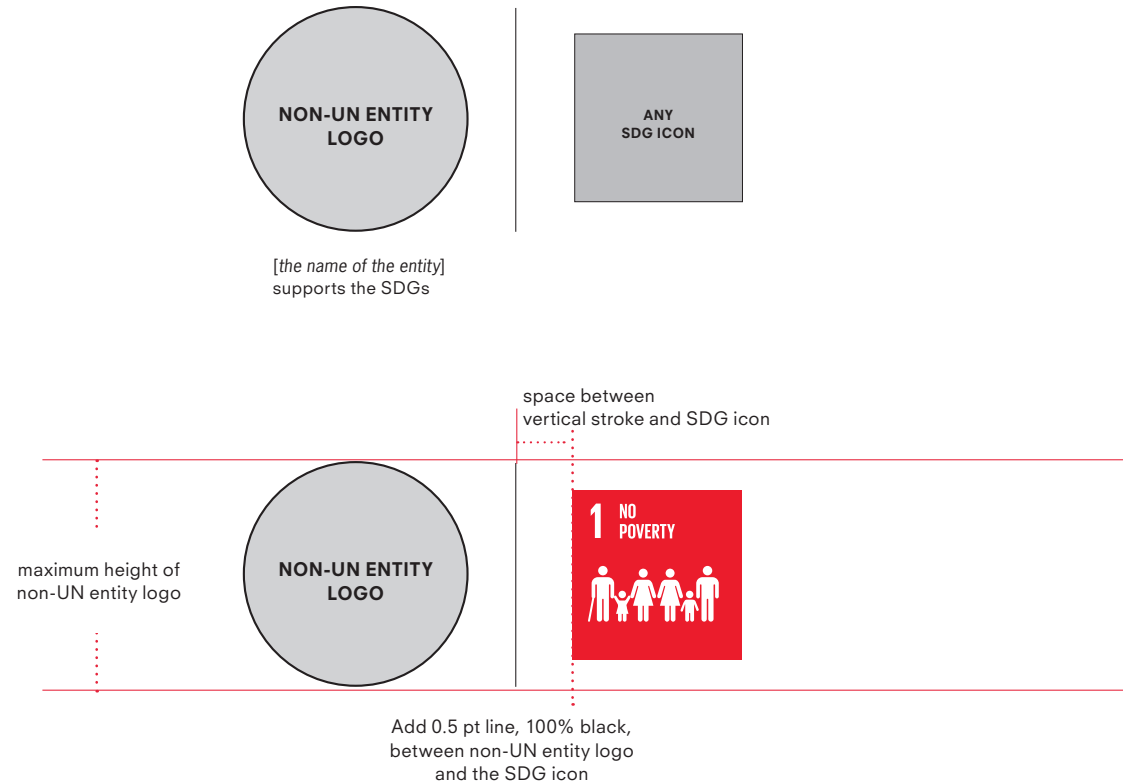

SDG LOGO PAIRING

FOR NON-UN ENTITIES

USAGE LOGOS: NON-UN ENTITY LOGO + SDG ICON

For non-UN entities, pairing is permitted with the SDG icons.

The logo of the entity must be given preeminence vis-a-vis the SDG icon(s).