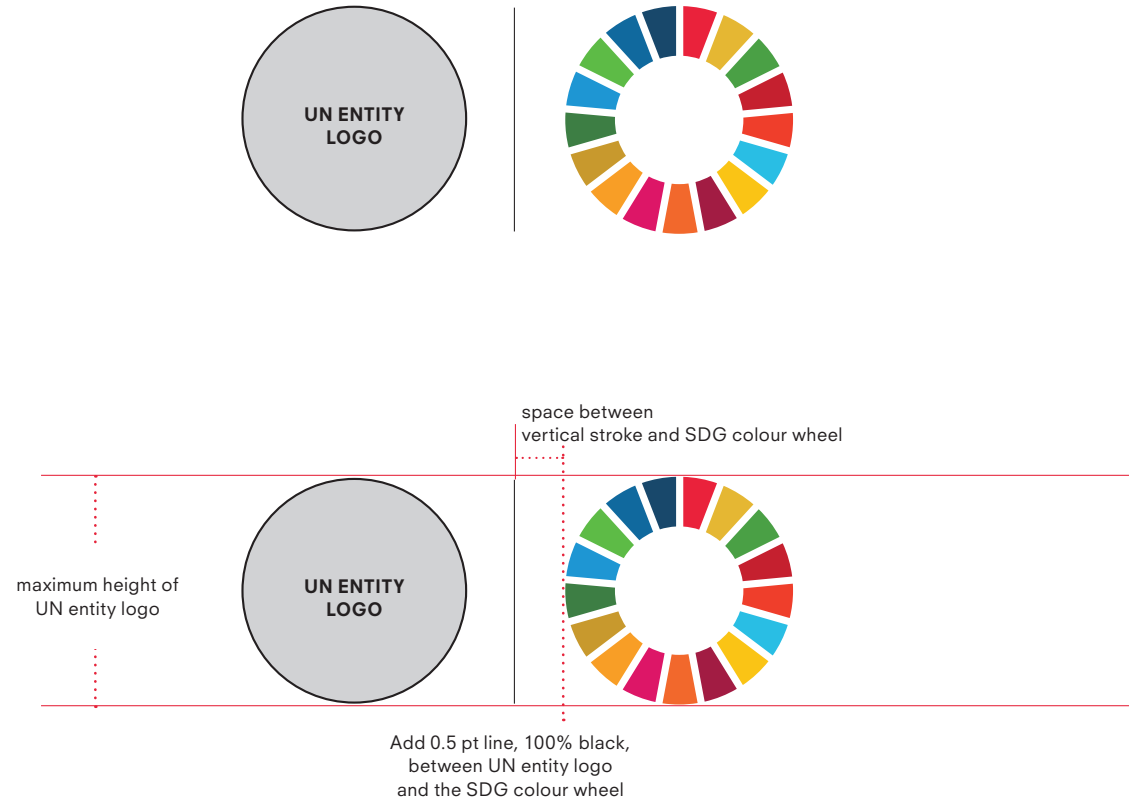

SDG LOGO FOR ENTITIES WITHIN UN SYSTEM PAIRING

USAGE LOGOS: ENTITY WITHIN THE UN SYSTEM WHICH INCLUDES UN EMBLEM + VERTICAL SDG LOGO SANS THE UN EMBLEM

To avoid duplication of the UN emblem, if the UN entity logo includes the UN emblem, then pairing with the SDG logo is limited to the version sans the UN emblem.

SDG LOGO PAIRING

FOR ENTITIES WITHIN UN SYSTEM

USAGE LOGOS: ENTITY WITHIN THE UN SYSTEM + VERTICAL SDG LOGO WITH UN EMBLEM + SDG ICON(S)

For entities within the UN System, pairing is permitted for the SDG logo which includes the UN emblem, and the SDG icon(s).

SDG LOGO FOR UN ENTITIES PAIRING

USAGE LOGOS: UN ENTITY LOGO + SDG ICON

For UN entities, pairing is permitted with the SDG icon(s).

SDG COLOUR WHEEL

FOR ENTITIES WITHIN UN SYSTEM

PAIRING

USAGE LOGOS: ENTITY WITHIN THE UN SYSTEM + SDG COLOUR WHEEL

For entities within the UN System, pairing is permitted with the SDG colour wheel.

SDG COLOUR WHEEL

FOR ENTITIES WITHIN UN SYSTEM

PAIRING

USAGE LOGOS: ENTITY WITHIN THE UN SYSTEM + SDG COLOUR WHEEL + SDG ICON